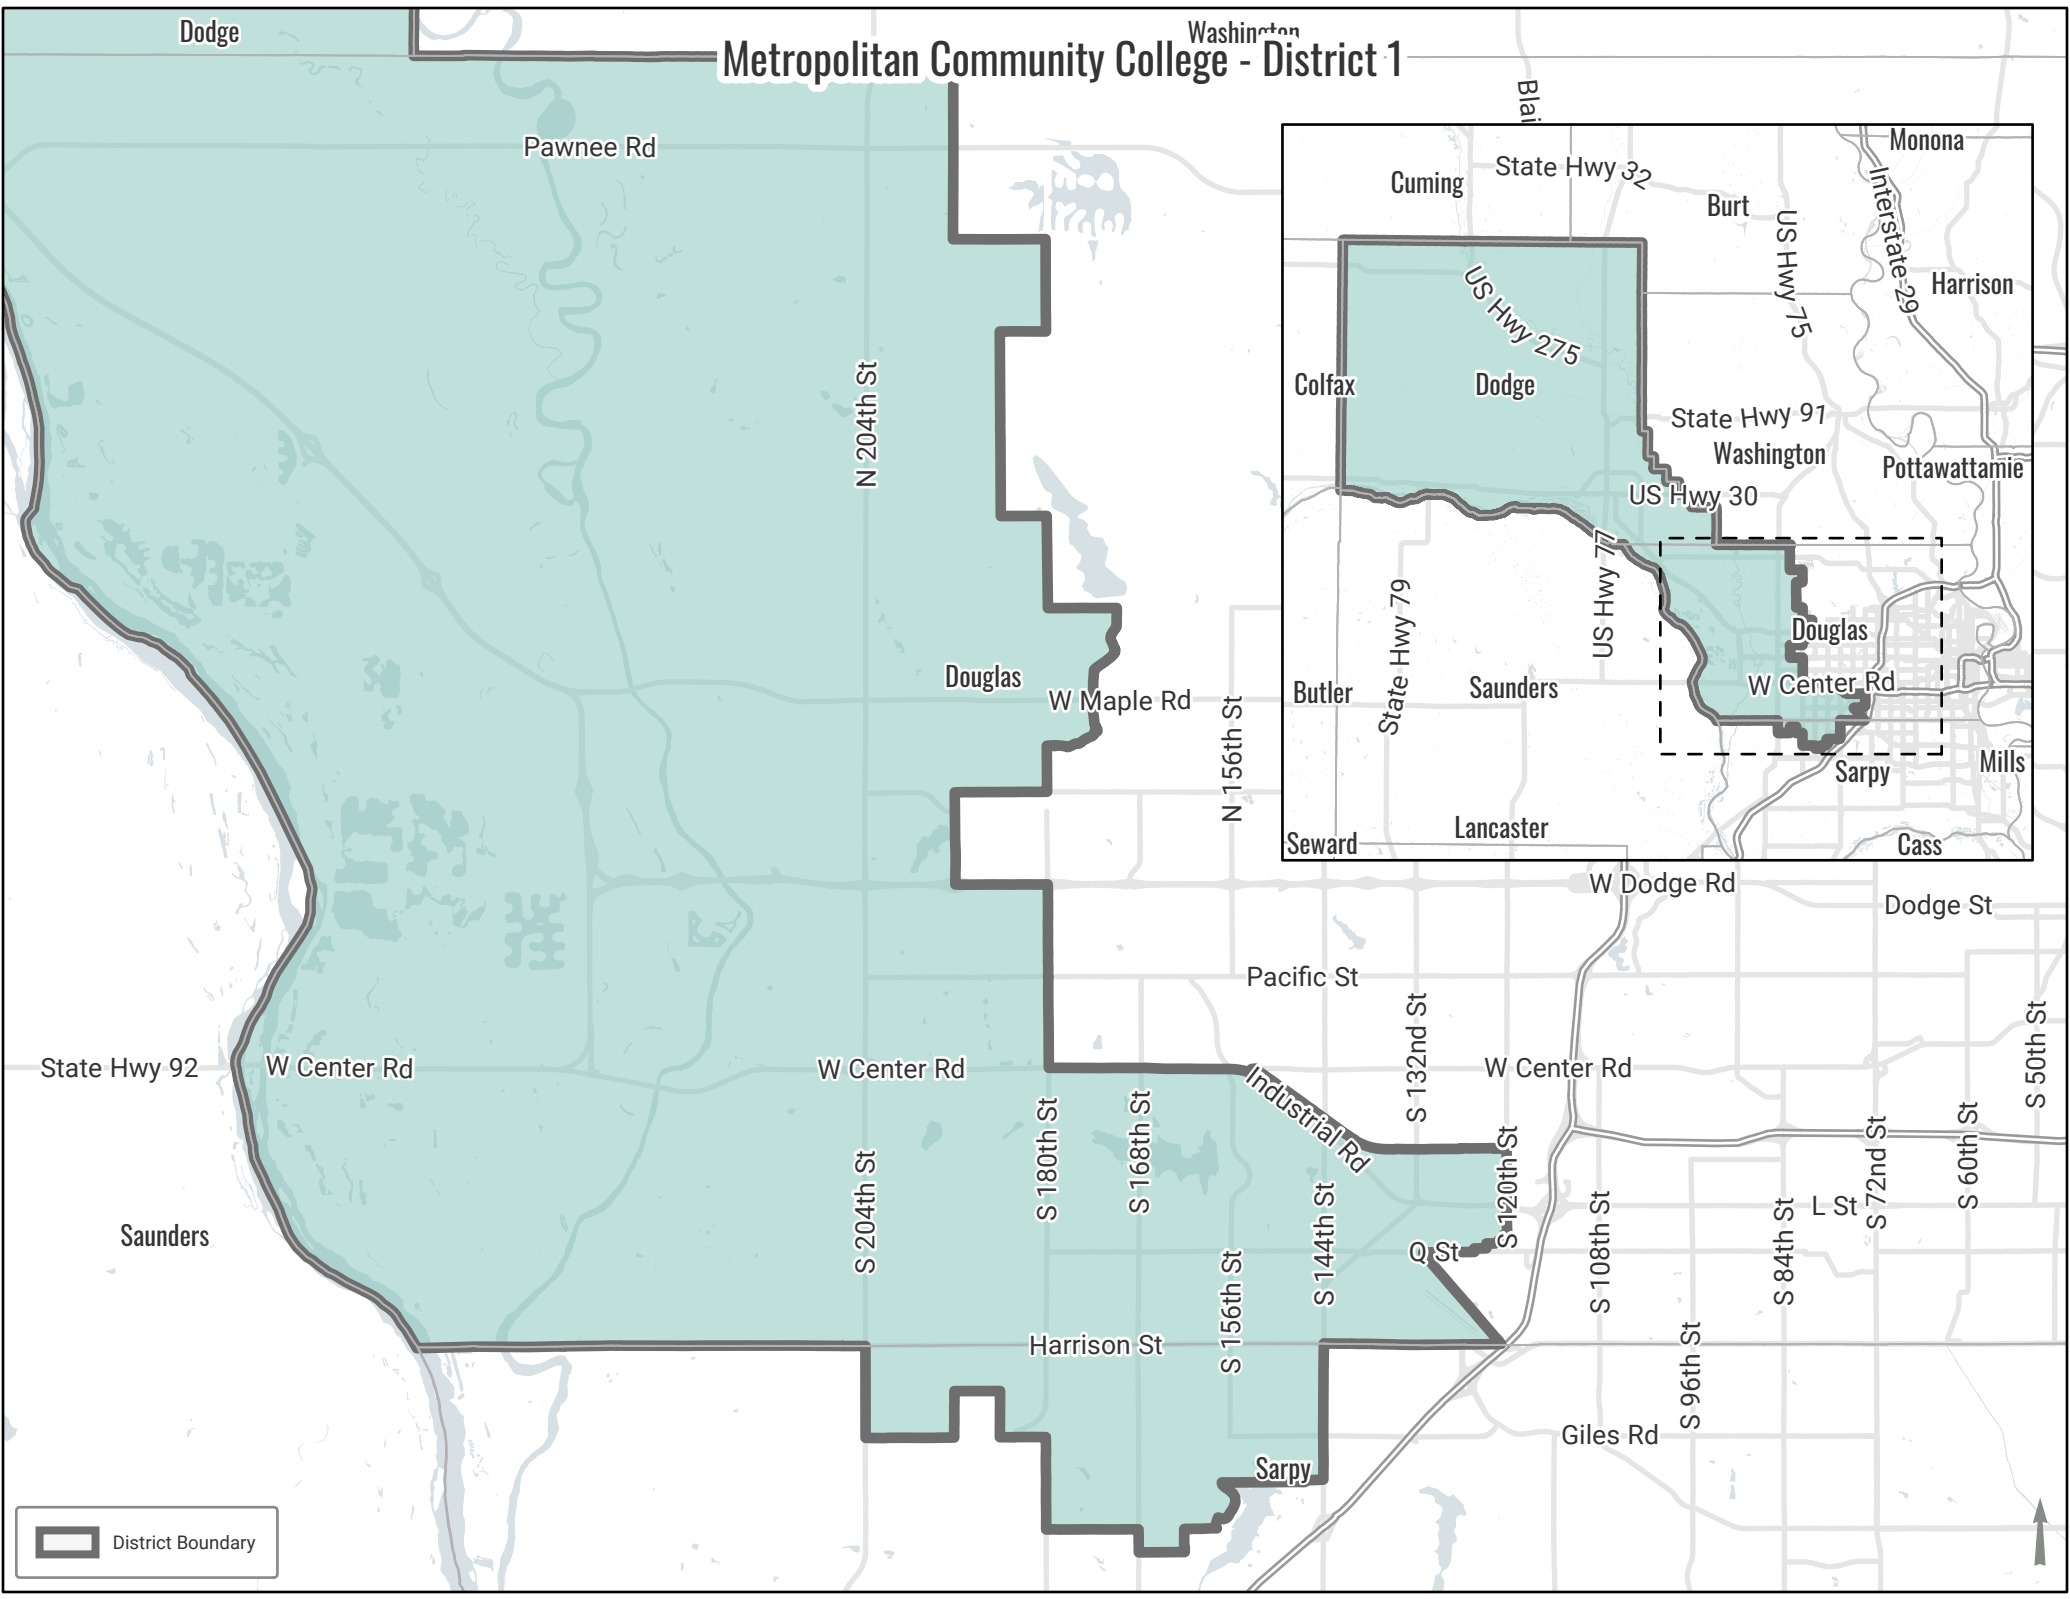

Metropolitan Community College - District 1

 District Boundary

Dodge

Pawnee Rd

N 204th St

Douglas

W Maple Rd

N 156th St

Butler

State Hwy 79

Lancaster

Seward

Lancaster

US Hwy 77

Cuming

State Hwy 32

Burt

US Hwy 75

Monona

Harrison

Pottawattamie

Douglas

State Hwy 91

Washington

Industrial Rd

S 132nd St

Q St

S 120th St

S 108th St

Giles Rd

S 96th St

Harrison St